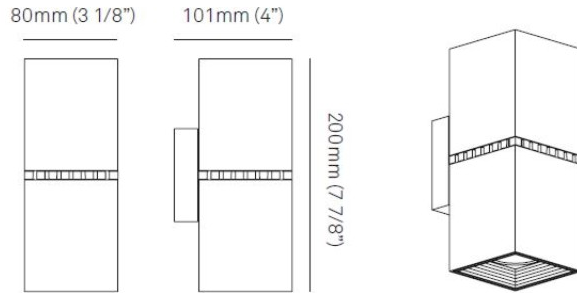

DAU DOUBLE SURFACE

D93195R9-

base number   Finish
Options

PROJECT	_____
TYPE	_____
SPECIFIER	_____
QUANTITY	_____
DATE	_____

1. To build a product code in our configurator select the specify button on the base model # product page
2. To build a manual product code on this datasheet choose from the options listed below in blue font and add the suffix to the base model #

GENERAL

Series: Dau _____
Subseries: Dau Double _____
Brand: Milan _____
Division: Design _____
Mounting Type: Surface _____
Mounting Location: Wall _____
Subcategory: Up/Down Light _____

PHYSICAL

Shape: Rectangle _____
Length (mm): 80 _____
Length (in): 3 1/8 _____
Height (mm): 200 _____
Depth (mm): 101 _____
Height (in): 7 7/8 _____
Depth (in): 4 _____
Extension (mm): 101 _____
Extension (in): 4 _____
Light Distribution: Direct / Indirect _____
Fixture Finish: BAL / MWL / BSL _____
Fixture Material: Extruded Aluminum _____

ELECTRICAL

Lamp Type: LED _____
Total Output Wattage (W): 18.6 _____
Dimming: Electronic Low Voltage Dimming _____
Input Voltage (V): 120 _____

LED

Number of LEDs: 2 _____
Color Temperature (°K): 3000 _____
Nominal Lumen (lm): 1912 _____
CRI: >90 CRI _____
Lamp Life (hrs): 50000 _____

OPTICAL

RATINGS AND CERTIFICATIONS

Certified By: Certified for North American Standards _____
IP rating: IP20 _____

J-Box cover plate
Included