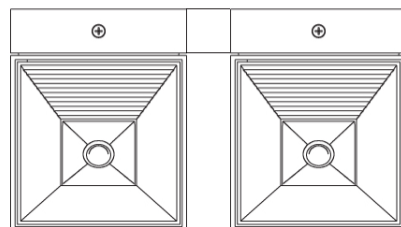

Shape: Rectangle _____
 Length (mm): 80 _____
 Length (in): 3 1/8 _____
 Height (mm): 200 _____
 Depth (mm): 101 _____
 Height (in): 7 7/8 _____
 Depth (in): 4 _____
 Extension (mm): 101 _____
 Extension (in): 4 _____
 Light Distribution: Direct / Indirect _____
 Fixture Finish: BAL / MWL / BSL _____
 Fixture Material: Extruded Aluminum _____

PHYSICAL

Shape: Rectangle _____
 Length (mm): 80 _____
 Length (in): 3 1/8 _____
 Height (mm): 80 _____
 Depth (mm): 101 _____
 Height (in): 3 1/8 _____
 Depth (in): 4 _____
 Light Distribution: Direct / Indirect _____
 Fixture Finish: [BAL](#) / [MWL](#) / [BSL](#) _____
 Fixture Material: Extruded Aluminum _____

OPTICAL

RATINGS AND CERTIFICATIONS

Certified By: Certified for North American Standards _____
 IP rating: IP20 _____

108mm (4 1/4")
 108mm (4 1/4")
 J-Box cover plate
 Included

180mm 7 1/16"

101mm 4"

PROJECT