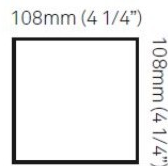

DAU DOUBLE SURFACE

D93195R9-

base number   Finish
Options

PROJECT	_____
TYPE	_____
SPECIFIER	_____
QUANTITY	_____
DATE	_____

1. To build a product code in our configurator select the specify button on the base model # product page
2. To build a manual product code on this datasheet choose from the options listed below in blue font and add the suffix to the base model #

GENERAL

Series: Dau _____
Subseries: Dau Double _____
Brand: Milan _____
Division: Design _____
Mounting Type: Surface _____
Mounting Location: Wall _____
Subcategory: Up/Down Light _____

PHYSICAL

Shape: Rectangle _____
Length (mm): 80 _____
Length (in): 3 1/8 _____
Height (mm): 200 _____
Depth (mm): 101 _____
Height (in): 7 7/8 _____
Depth (in): 4 _____
Extension (mm): 101 _____
Extension (in): 4 _____
Light Distribution: Direct / Indirect _____
Fixture Finish: BAL / MWL / BSL _____
Fixture Material: Extruded Aluminum _____

ELECTRICAL

Lamp Type: LED _____
Total Output Wattage (W): 18.6 _____
Dimming: Electronic Low Voltage Dimming _____
Input Voltage (V): 120 _____

LED

Number of LEDs: 2 _____
Color Temperature (°K): 3000 _____
Nominal Lumen (lm): 1912 _____
CRI: >90 CRI _____
Lamp Life (hrs): 50000 _____

OPTICAL

RATINGS AND CERTIFICATIONS

Certified By: Certified for North American Standards _____
IP rating: IP20 _____

J-Box cover plate
Included